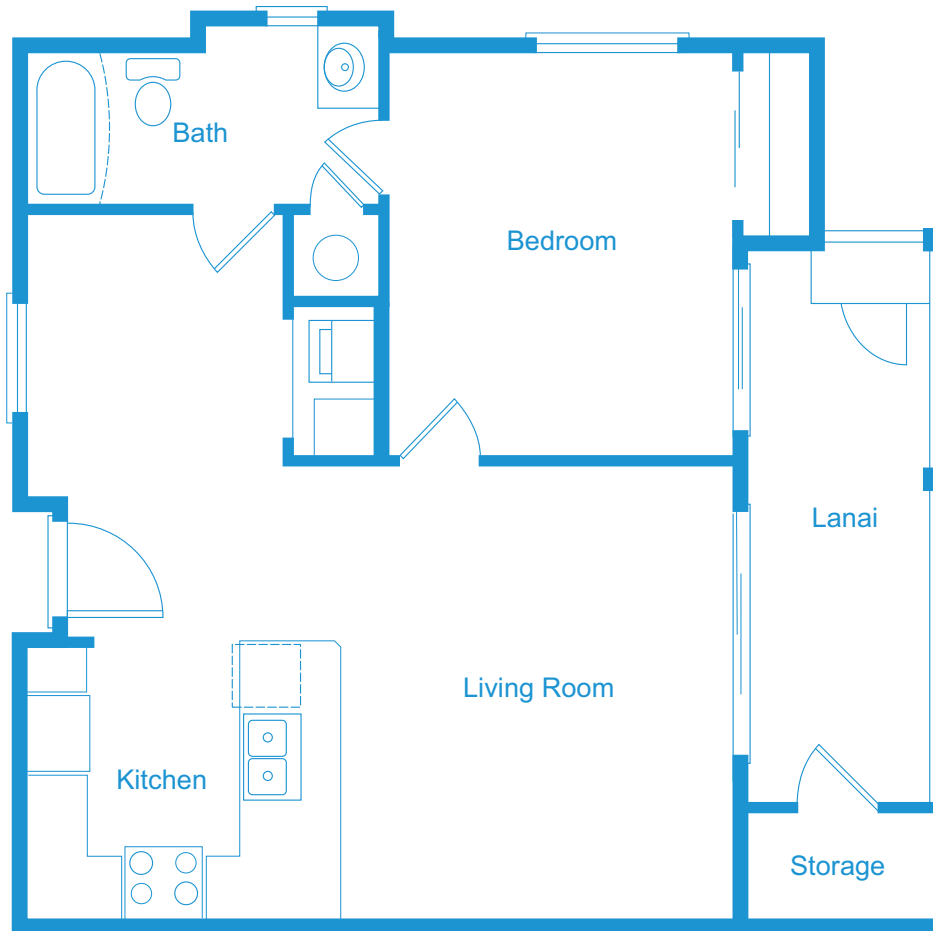

COVE BEACH VILLAS

Site Plan

Kanani Road

Lokelani

2 Bedroom / 2 Bath - 944 Square Feet

Lanai Area - 87 Square Feet

Ilima

2 Bedroom / 2 Bath - 944 Square Feet

Lanai Area - 87 Square Feet

Lehua

2 Bedroom / 2 Bath - 1061 Square Feet

Lanai Area - 189 Square Feet

Maile

1 Bedroom / 1 Bath - 730 Square Feet

Lanai Area - 145 Square Feet

Mokihana

1 Bedroom / 1 Bath - 746 Square Feet

Lanai Area - 145 Square Feet