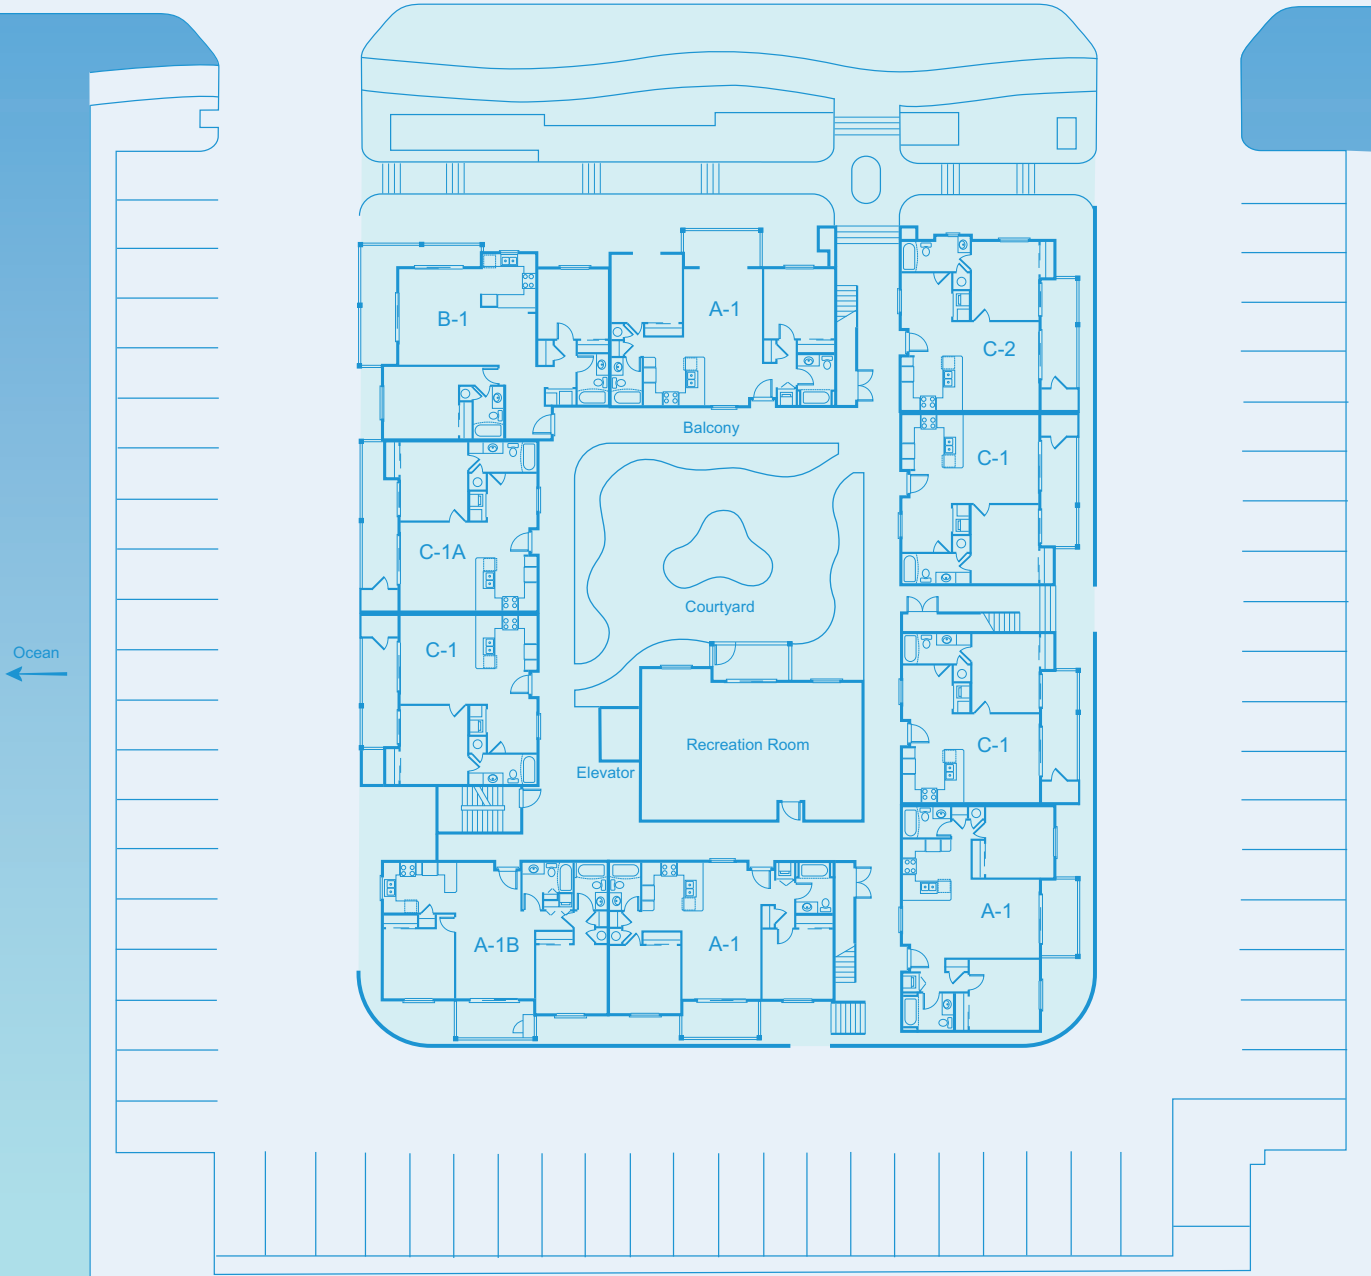

COVE BEACH VILLAS

Site Plan

Kanani Road

Lokelani

2 Bedroom / 2 Bath - 944 Square Feet

Lanai Area - 87 Square Feet

Ilima

2 Bedroom / 2 Bath - 944 Square Feet

Lanai Area - 87 Square Feet

Lehua

2 Bedroom / 2 Bath - 1061 Square Feet

Lanai Area - 189 Square Feet

Maile

1 Bedroom / 1 Bath - 730 Square Feet

Lanai Area - 145 Square Feet

Mokihana

1 Bedroom / 1 Bath - 746 Square Feet

Lanai Area - 145 Square Feet