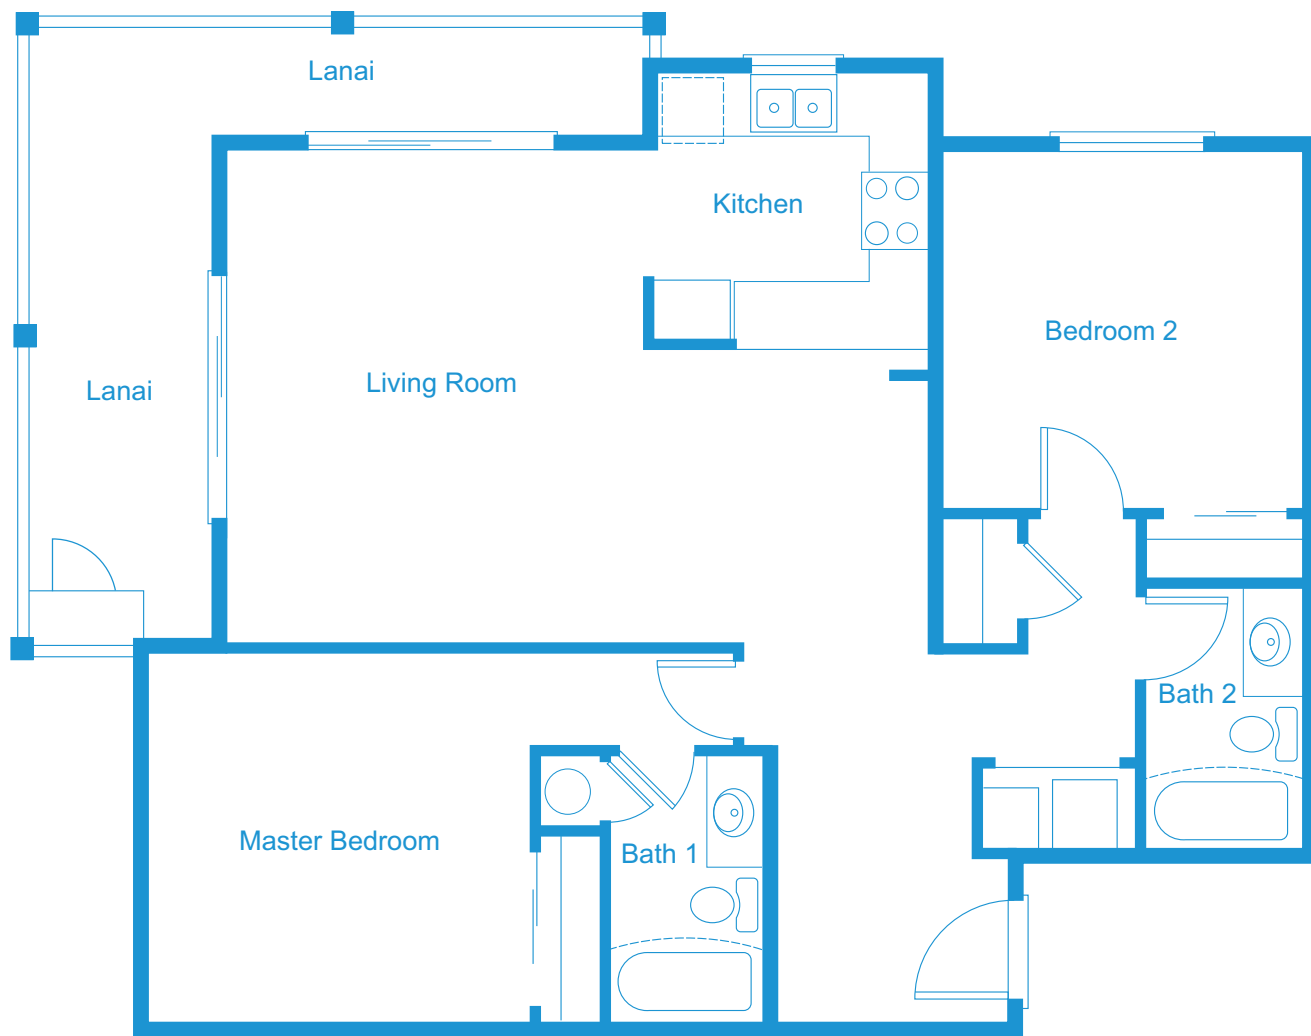

COVE BEACH VILLAS

Site Plan

Kanani Road

Lokelani

2 Bedroom / 2 Bath - 944 Square Feet

Lanai Area - 87 Square Feet

Ilima

2 Bedroom / 2 Bath - 944 Square Feet

Lanai Area - 87 Square Feet

Lehua

2 Bedroom / 2 Bath - 1061 Square Feet

Lanai Area - 189 Square Feet

Maile

1 Bedroom / 1 Bath - 730 Square Feet

Lanai Area - 145 Square Feet

Mokihana

1 Bedroom / 1 Bath - 746 Square Feet

Lanai Area - 145 Square Feet