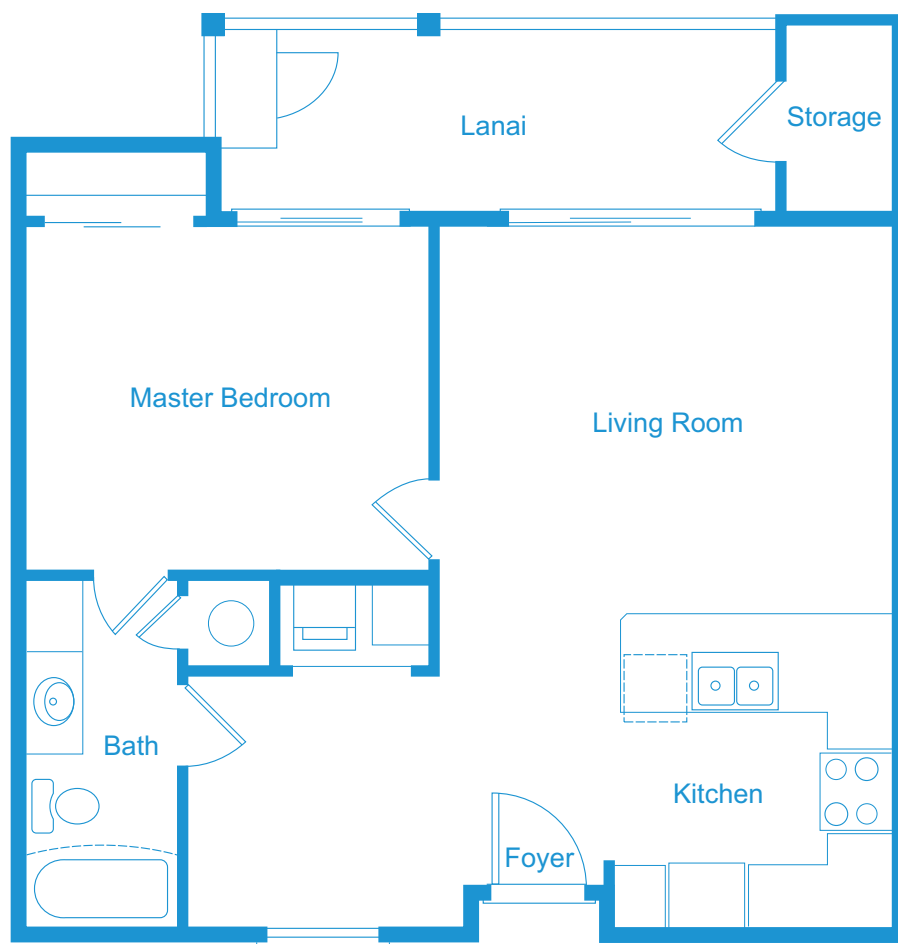

COVE BEACH VILLAS

Site Plan

Kanani Road

Lokelani

2 Bedroom / 2 Bath - 944 Square Feet

Lanai Area - 87 Square Feet

Ilima

2 Bedroom / 2 Bath - 944 Square Feet

Lanai Area - 87 Square Feet

Lehua

2 Bedroom / 2 Bath - 1061 Square Feet

Lanai Area - 189 Square Feet

Maile

1 Bedroom / 1 Bath - 730 Square Feet

Lanai Area - 145 Square Feet

Mokihana

1 Bedroom / 1 Bath - 746 Square Feet

Lanai Area - 145 Square Feet