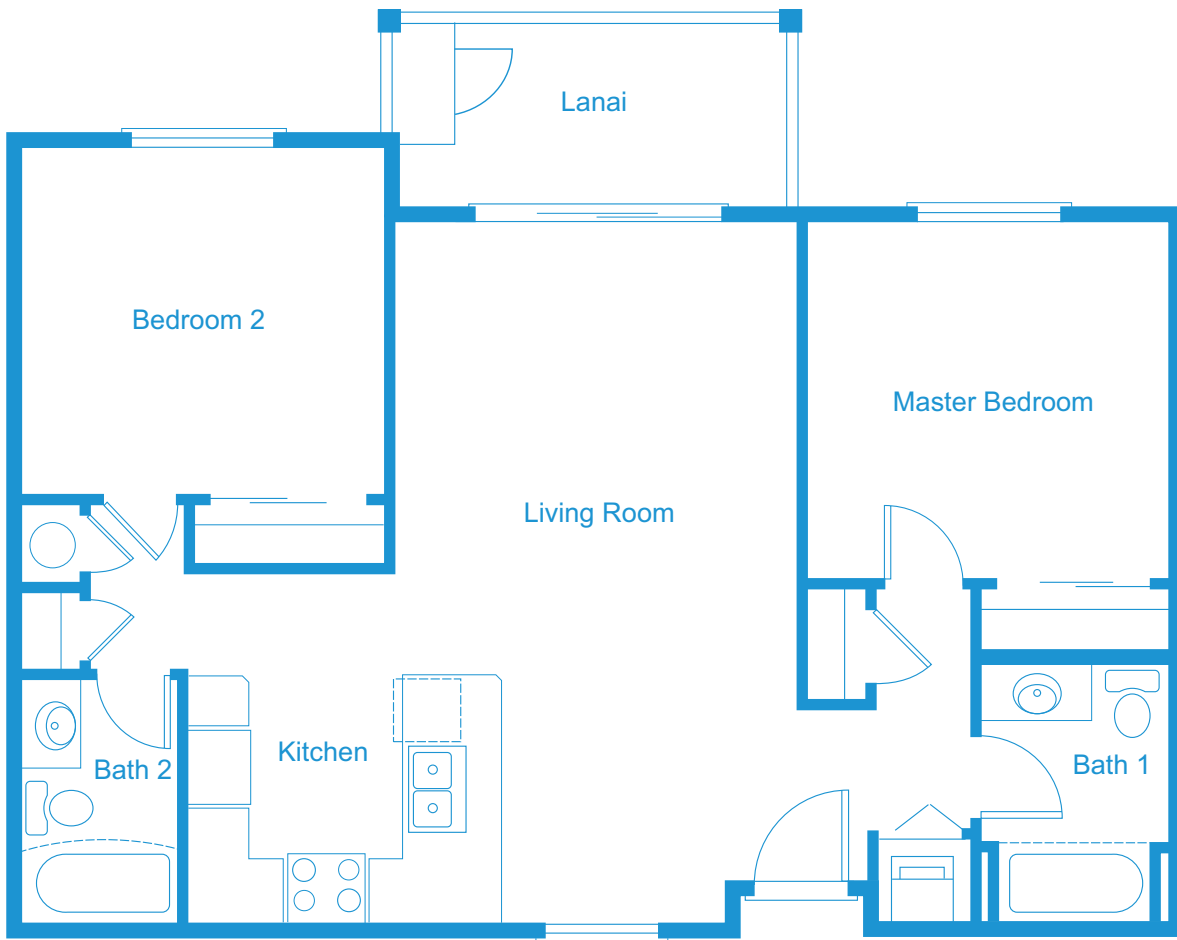

COVE BEACH VILLAS

Site Plan

Kanani Road

Lokelani

2 Bedroom / 2 Bath - 944 Square Feet

Lanai Area - 87 Square Feet

Ilima

2 Bedroom / 2 Bath - 944 Square Feet

Lanai Area - 87 Square Feet

Lehua

2 Bedroom / 2 Bath - 1061 Square Feet

Lanai Area - 189 Square Feet

Maile

1 Bedroom / 1 Bath - 730 Square Feet

Lanai Area - 145 Square Feet

Mokihana

1 Bedroom / 1 Bath - 746 Square Feet

Lanai Area - 145 Square Feet