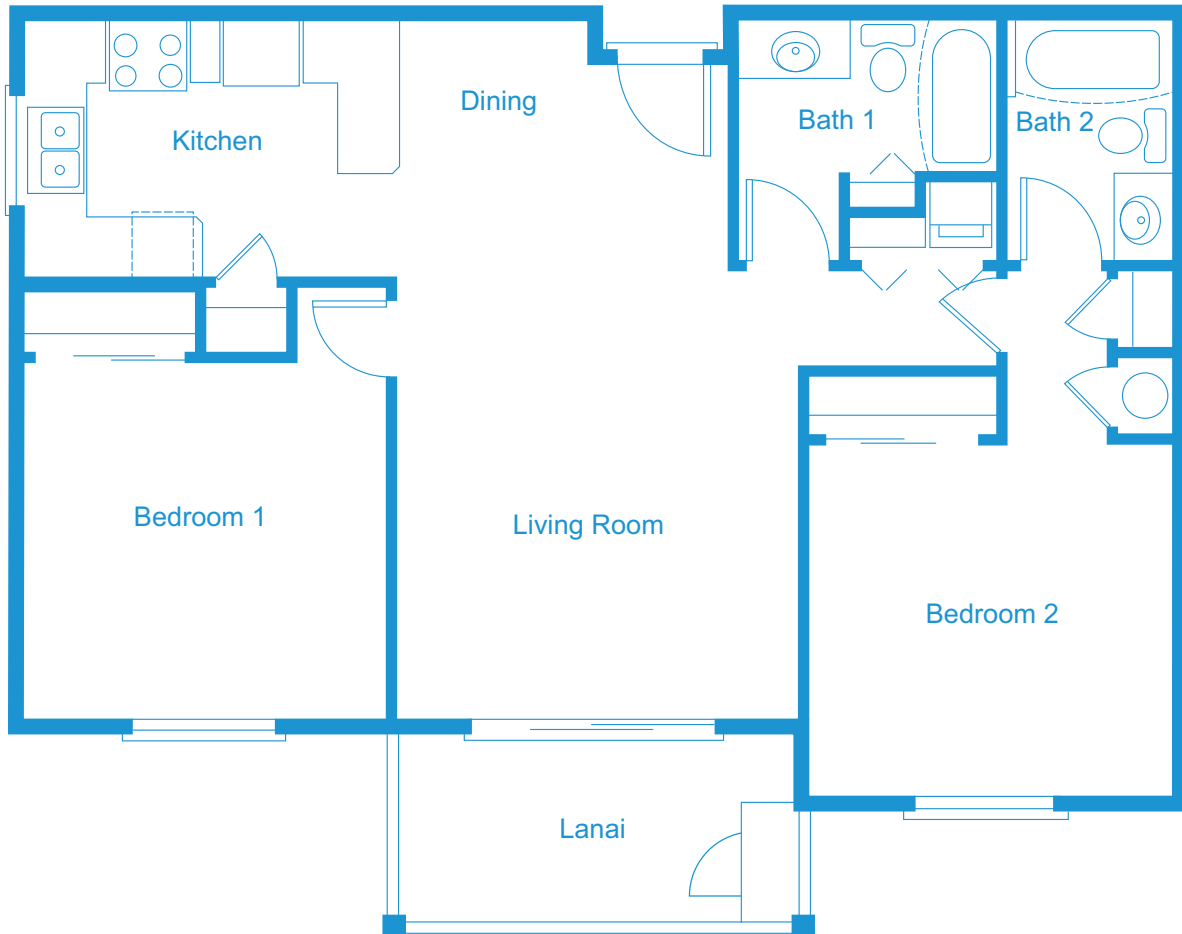

COVE BEACH VILLAS

Site Plan

Kanani Road

Lokelani

2 Bedroom / 2 Bath - 944 Square Feet

Lanai Area - 87 Square Feet

Ilima

2 Bedroom / 2 Bath - 944 Square Feet

Lanai Area - 87 Square Feet

Lehua

2 Bedroom / 2 Bath - 1061 Square Feet

Lanai Area - 189 Square Feet

Maile

1 Bedroom / 1 Bath - 730 Square Feet

Lanai Area - 145 Square Feet

Mokihana

1 Bedroom / 1 Bath - 746 Square Feet

Lanai Area - 145 Square Feet